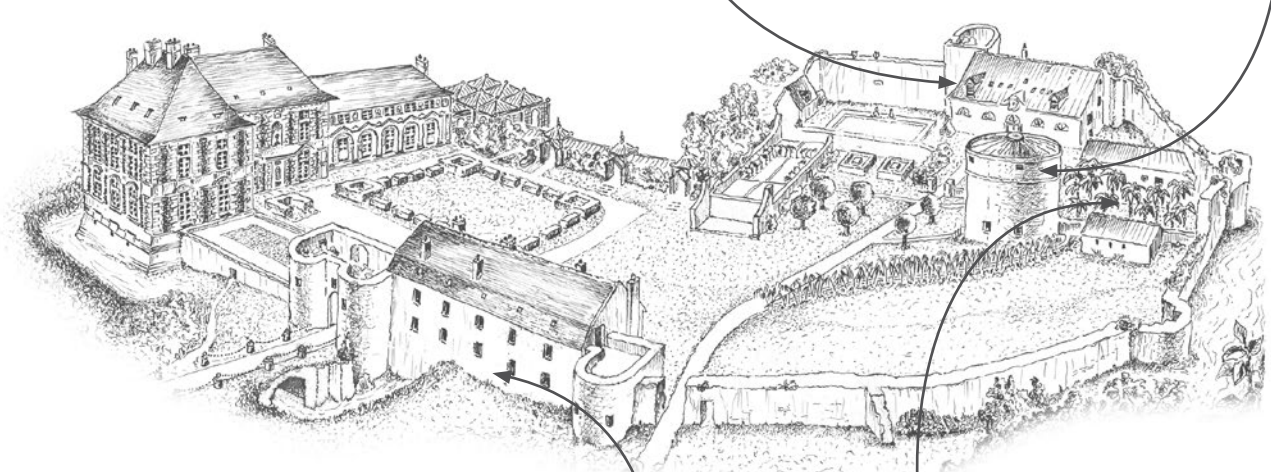

RENAISSANCE CHATEAU - Attic

Charlotte de M.
dbble room - ⑧ Ampli. ....

Henri IV
double room .....

Pierre Lescot
dbble room and child's bed .....

RENAISSANCE CHATEAU - Second floor

Petit Condé
double room .....

Biche
dbble and single bed .....

1 bath Saint-André I
double room .....

Saint-André II
dbleroom+singlebed .....

Saint-André III
twin beds .....

Room plan for:

Wedding:

To be returned 15 days before your event by
e-mail : info@chateaudevallery.com

ORIENTAL PAVILION - First floor

Loft
dbble room - ⑧ Ampli. ....

1 bath Sahara
dbble room .....

Levant
dbble room .....

DOVECOT

dbble room - ⑧ Ampli. ....

RENAISSANCE CHATEAU - First floor

Grand Condé
dbble room - ⑧ Ampli. ....

1 bath Lierre I
dbble room .....

Lierre II single bed
+ little child's bed .....

Restauration
double room .....

Tulipe
dbble room .....

PALM GROVE

1 bath Samsara
dbble room .....

Darjeeling
dbble room .....

Nirvana
dbble room .....

Figuier
dbble room .....

RENAISSANCE CHATEAU - Mezzanine

Épis
dbble room .....

Fauconnier
twin beds .....

Louis XIII
double room .....

MEDIEVAL CHATEAU

1 bath Chouette
double room .....

Dame Blanche
double room .....

1 bath Petit Duc
double room .....

Grand Duc
double room .....