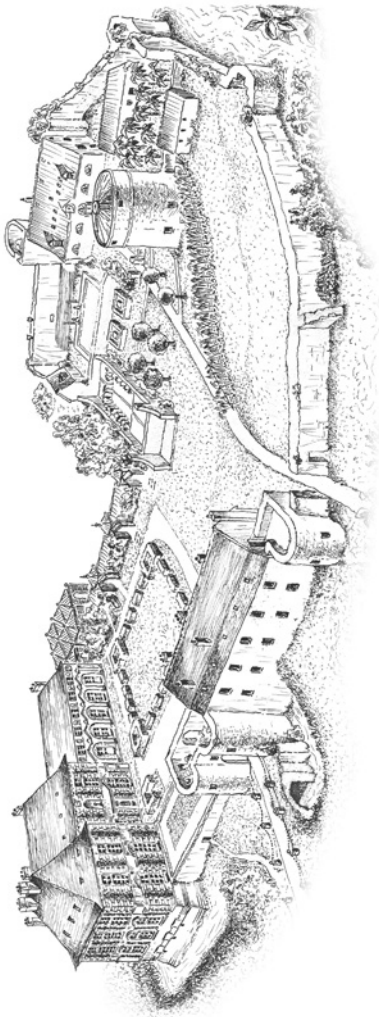

THANK YOU
FOR
YOUR LOVE

MARRY ME

Chateau de Vallery

YOUR VENUE
NEAR PARIS

THIS IS VALLERY

YOUR CHÂTEAU

**CELEBRATING
LOVE**

4 RECEPTION ROOMS
+ 28 BEDROOMS

HISTORICAL
AUTHENTIC
EXOTIC
NO LIMIT

CENTRAL PARK

HANGING GARDENS

GRANDE GALERIE

SO FRENCH

[4]

SALON DES MUSIQUES

SALLE DES TENTURES